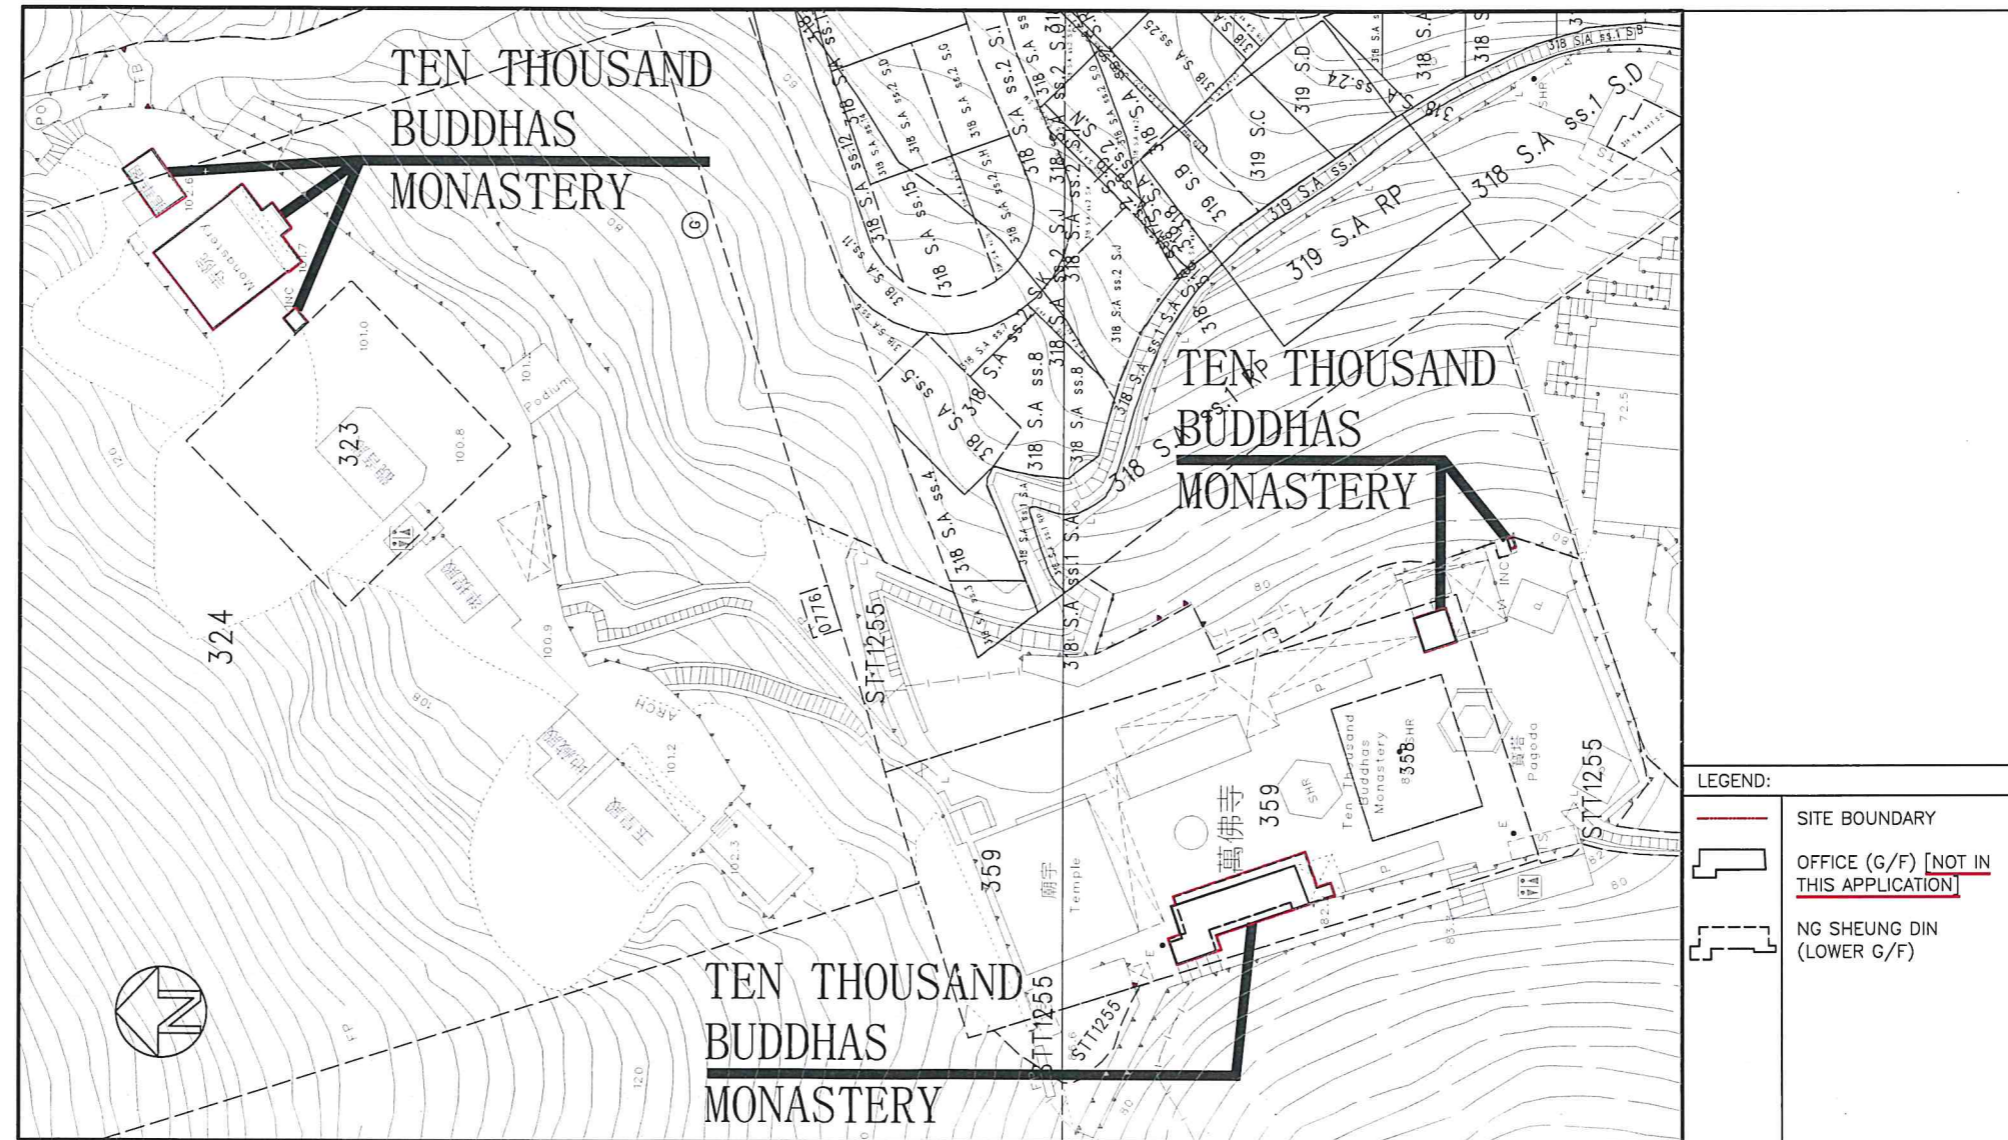

(3) 建議骨灰安置所場地平面圖

10 0 10 20 30 40 50 m  
1 : 1000 @ A3 SIZE

PROPOSED SITE PLAN (PLAN NO. SK01)

NAME OF COLUMBARIUM: TEN THOUSAND BUDDHAS MONASTERY

ADDRESS: NO. 221 PAI TAU VILLAGE, SHA TIN, NEW TERRITORIES (LOT NOS. 324(PART), 359(PART) IN DD185 AND ADJOINING GOVERNMENT LAND)

(4) 建議骨灰安置所布局圖

NAME OF COLUMBARIUM: TEN THOUSAND BUDDHAS MONASTERY

ADDRESS: NO. 221 PAI TAU VILLAGE, SHA TIN, NEW TERRITORIES (LOT NOS. 324(PART), 359(PART) IN DD185 AND ADJOINING GOVERNMENT LAND)

“有待豁免書准許” 的骨灰安放數量	1531	份骨灰
提交申請時已安放的骨灰數量	1896	份骨灰