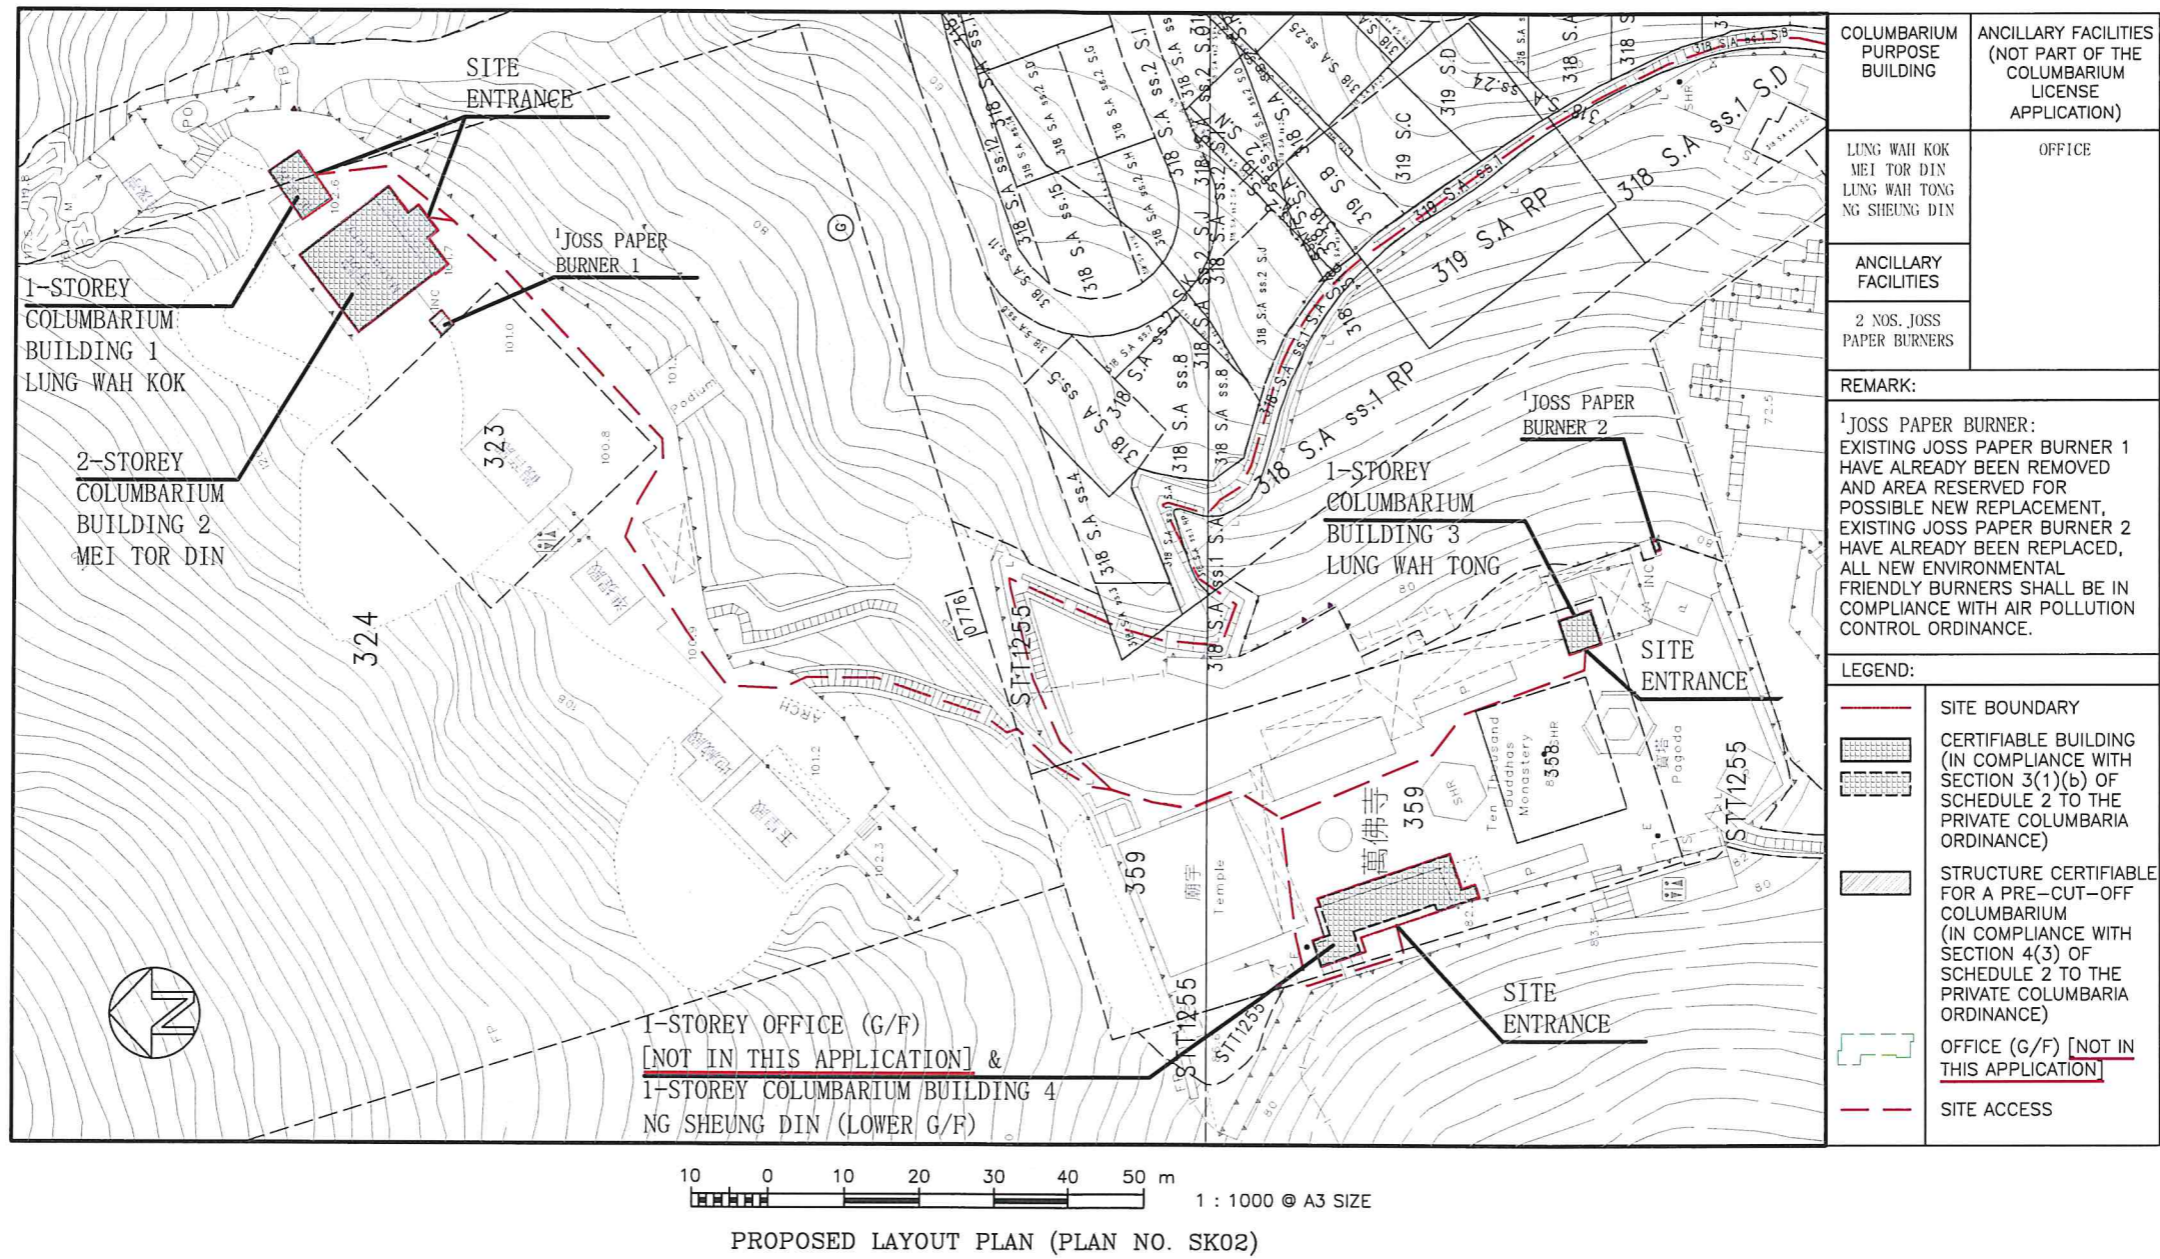

(3) 建議骨灰安置所場地平面圖

10 0 10 20 30 40 50 m  
1 : 1000 @ A3 SIZE

PROPOSED SITE PLAN (PLAN NO. SK01)

NAME OF COLUMBARIUM: TEN THOUSAND BUDDHAS MONASTERY

ADDRESS: NO. 221 PAI TAU VILLAGE, SHA TIN, NEW TERRITORIES (LOT NOS. 324(PART), 359(PART) IN DD185 AND ADJOINING GOVERNMENT LAND)

(4) 建議骨灰安置所布局圖

NAME OF COLUMBARIUM: TEN THOUSAND BUDDHAS MONASTERY

ADDRESS: NO. 221 PAI TAU VILLAGE, SHA TIN, NEW TERRITORIES (LOT NOS. 324(PART), 359(PART) IN DD185 AND ADJOINING GOVERNMENT LAND)

“有待豁免書准許” 的骨灰安放數量	1531	份骨灰
提交申請時已安放的骨灰數量	1896	份骨灰