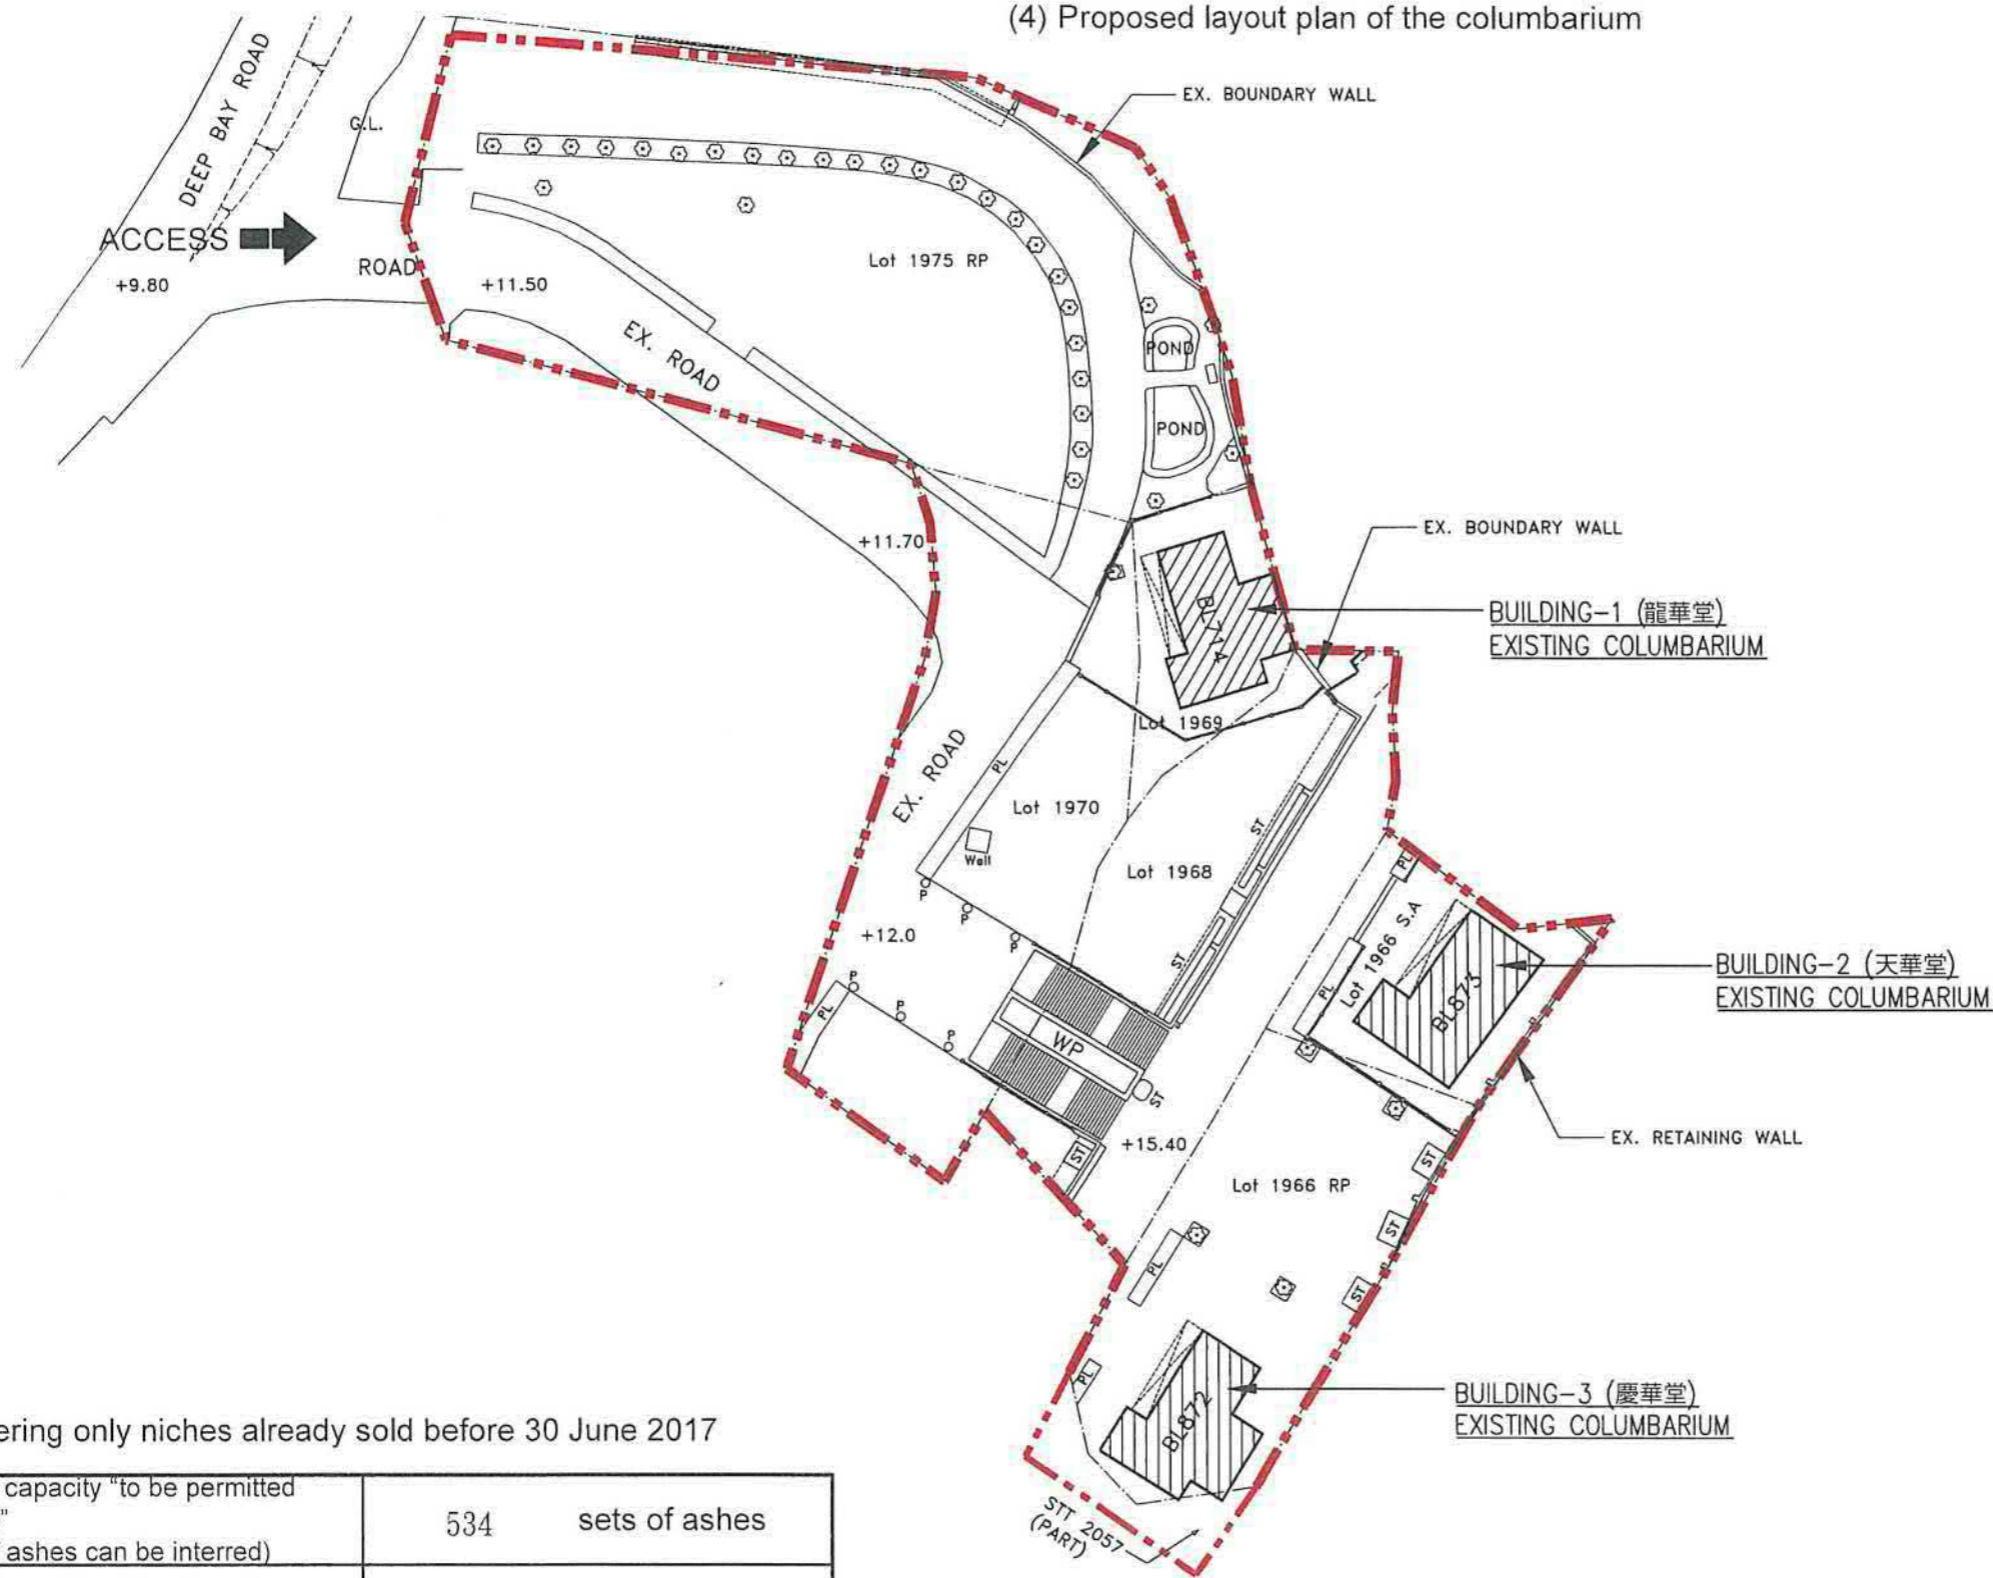

(1) Basic information of the columbarium

Name of the columbarium : Che Wan Seen Yuen (Covering only niches already sold before 30 June 2017)
 270 Deep Bay Road, Lau Fau Shan, Yuen Long, New Territories
 Address of the columbarium : (DD129 LOT 1966A, 1966RP, 1968, 1969, 1970, 1975RP and adjoining government land)
 Year of commencement of operation : 2009
 Name of operator : Che Wan Seen Yuen Company Limited
 Status of operator : *land owner/current tenant of the premises (under a lease / tenancy
of 29 years from 1.3.2018 to 30.6.2047)

(2) Site information and building arrangement

This columbarium has a site area of about 3251.388 square meters and a total building floor area of about 585.6 square meters. It is composed of:

3 columbarium block(s)
0 joss paper burner(s)
0 refuse storage room(s)

* Delete where appropriate.

(4) Proposed layout plan of the columbarium

LEGEND:

--- SITE BOUNDARY

SITE FEATURES NOT PART OF THE COLUMBARIA LICENCE APPLICATION: -

- P PILLAR
- PL PLANTER
- ST STATUE
- WP WATER POND
- WELL
- POND