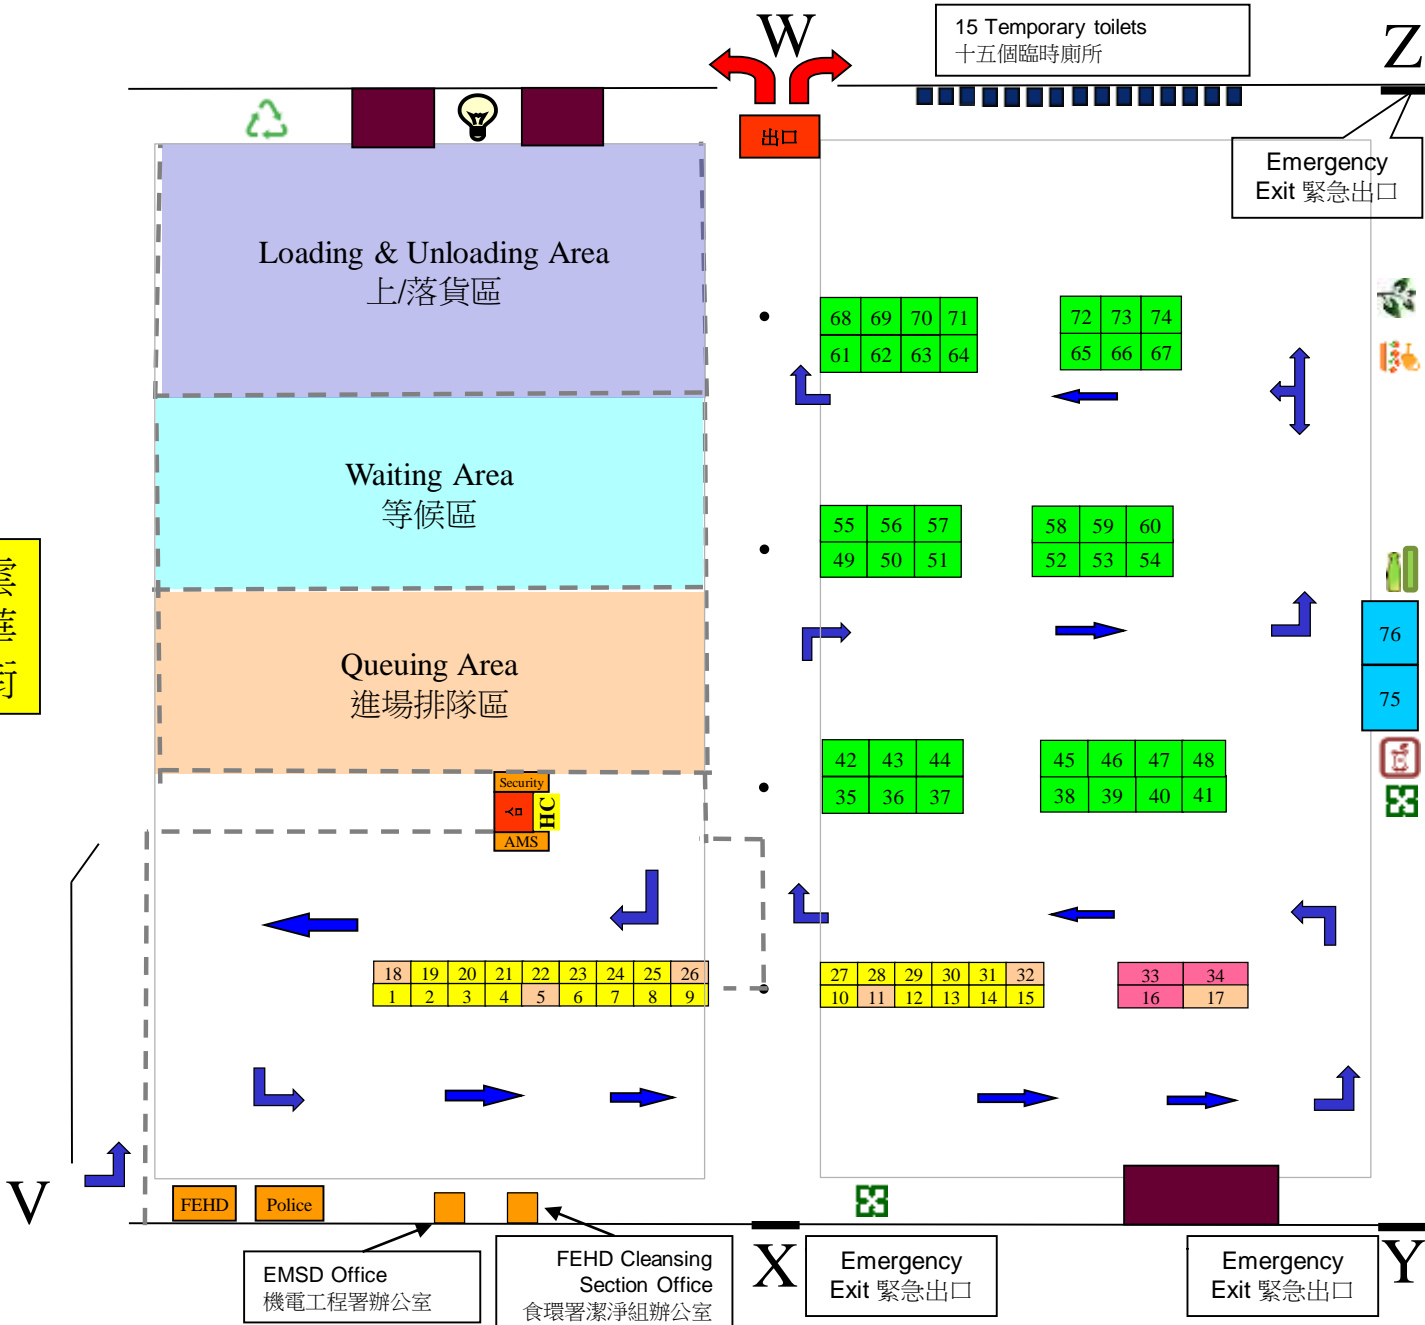

2025 年慈雲山邨中央遊樂場年宵市場

2025 Lunar New Year Fair Site at Tsz Wan Shan Estate Central Playground

雲華街

- 濕貨檔 Wet Goods Stall
- 乾貨檔 Dry Goods Stall
- 乾貨檔 (可存氮氣樽)
Dry Goods Stall (helium cylinder is permitted)
- 大乾貨檔 Large Dry Goods Stall
- 快餐中心 Fast Food Centre
- 辦事處 Command Post
- · — 鐵馬 Mill Barrier
- ➡ 人群進入 Crowd Inflow
- ➡ 人群離開 Crowd Outflow
- 燈柱 Light Pole
- 卡板、發泡膠回收及鐵籠
Pallet, Styrofoam Collection Point and Metal Cage
- 看台及龍門架存放區
Storage Area for Bleachers and Goals
- 玻璃回收桶 Glass Waste Collection Point
- 廚餘回收處 Food Waste Collection Point
- 回收桶 Recyclables Collection Point
- 水站 (淋花) Water Point (Irrigation)
- 凋謝花卉收集處
Wilted Plants Collection Point
- HC 人流統計 Headcount
- 發電機 Power Generation Set

Not to Scale
不依比例

	面積 Size	檔位數目 No. of Stalls
濕貨檔 (35-74) Wet Goods Stalls	4m x 3m	40
乾貨檔 (1-15, 18-32) Dry Goods Stalls	3m x 1.5m	30
大乾貨檔 (16-17, 33-34) Large Dry Goods Stalls	6m x 1.5m	4
快餐中心 (75-76) Fast Food Centre	5m x 4m	2
總數 Total		76