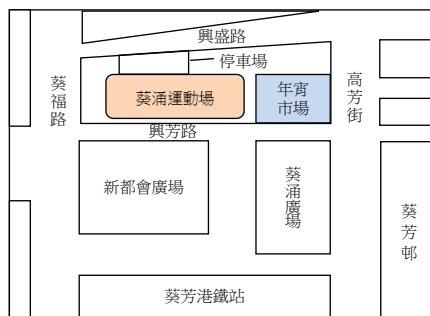

# 2024年葵青區年宵市場(葵涌運動場)攤位分佈圖

## Layout Plan of 2024 Kwai Tsing Lunar New Year Fair Site

**圖例 (不依比例)**

	Wet Goods Stall	濕貨攤位76個 1號-76號 (4米 X 3米)
	Dry Goods Stall	乾貨攤位(不可貯存及使用氮瓶) 16個 77號-96號(*除外) (4米 X 3米)
	Dry Goods Stall	指定乾貨攤位(可在攤位內貯存及使用不超過一百五十公升的氮氣) 4個 *(82, 85, 92及95號) (4米 X 3米)
	Resources Sharing Corner	資源共享區
	Tree pit / Lamp Post	樹槽 Tree pit / 燈柱 Lamp Post
	Mill Barriers	鐵圍欄杆 Mill Barriers
	Head Count Device	人流統計 head count device
	Wooden Pallets/Polyfoam Collex	枋膠收集處 Wooden Pallets/Polyfoam Collex
	Recyclables Collection Bins	三色回收桶 Sets of Recyclables Collection Bins
	Water Point (Irrigation)	水站(淋花) Water Point (Irrigation)

	Direction of flow
	Promotional Booth for Green Group
	Leftover Plants Collection Point (After fair)
	Banner for Recycling Point
	Metal Cage (Cardboard Collection)