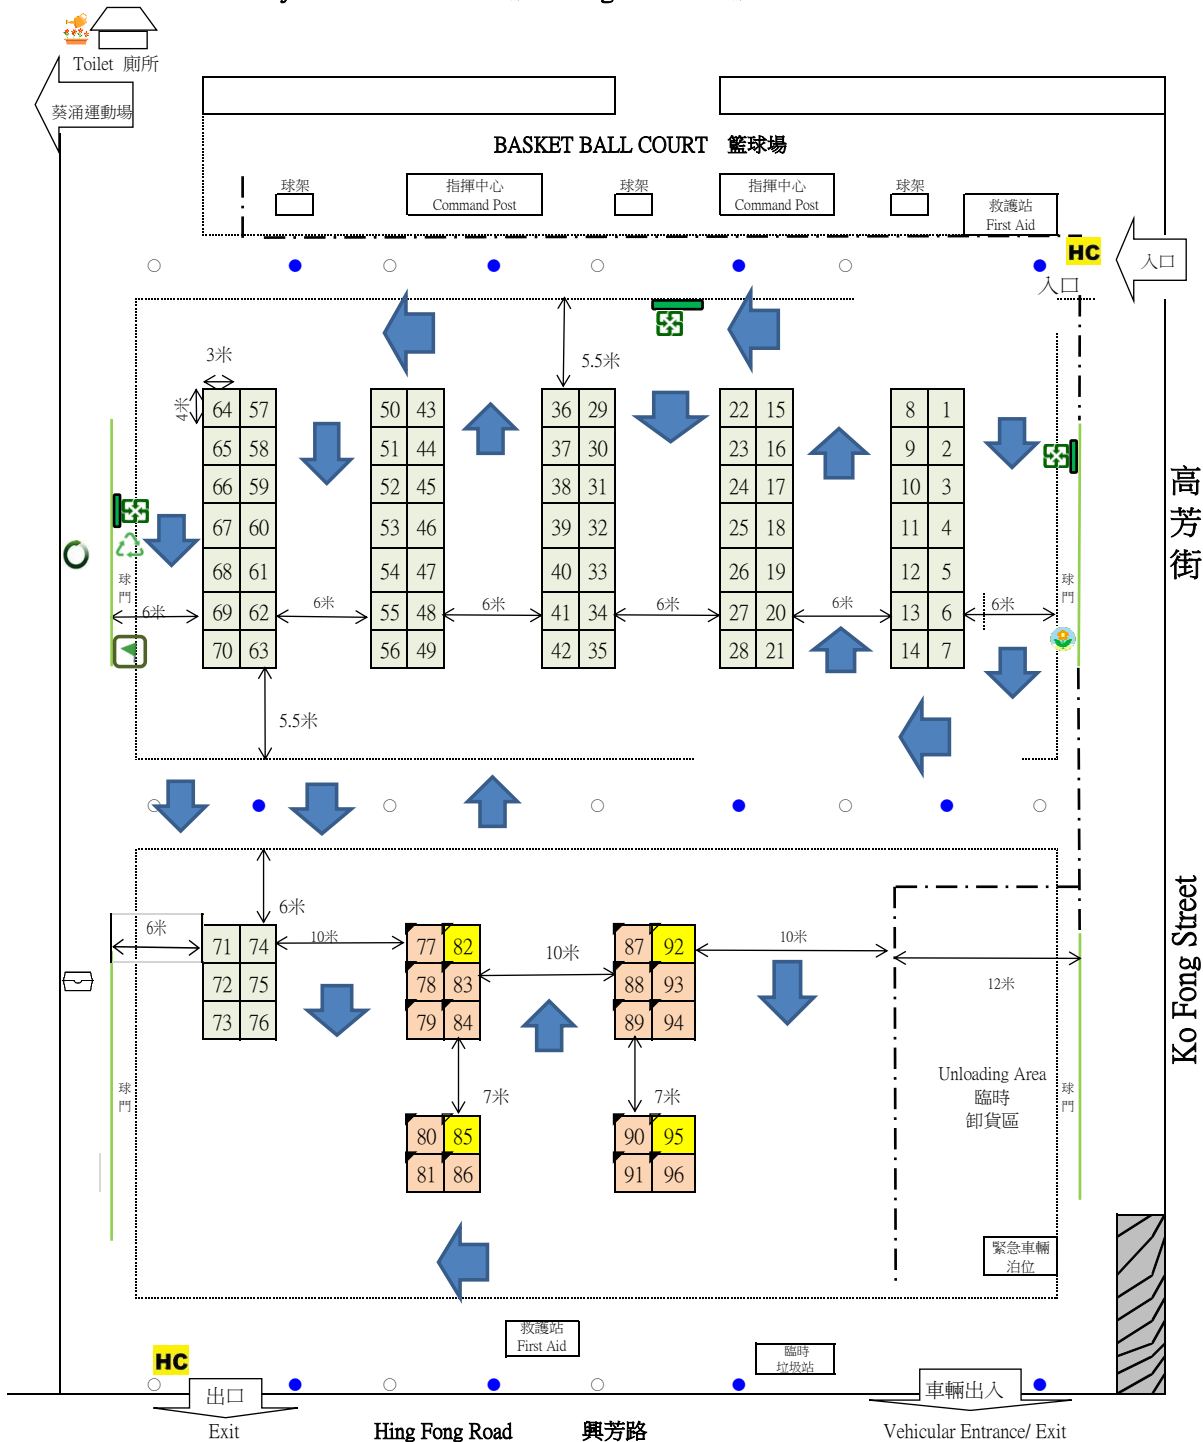

# 2024年葵青區年宵市場(葵涌運動場)攤位分佈圖

## Layout Plan of 2024 Kwai Tsing Lunar New Year Fair Site

**圖例 (不依比例)**

	Wet Goods Stall	濕貨攤位76個 1號-76號 (4米 X 3米)
	Dry Goods Stall	乾貨攤位(不可貯存及使用氮瓶) 16個 77號-96號(*除外) (4米 X 3米)
	Dry Goods Stall	指定乾貨攤位(可在攤位內貯存及使用不超過一百五十公升的氮氣) 4個 *(82, 85, 92及95號) (4米 X 3米)
	Resources Sharing Corner	資源共享區
	Tree pit / Lamp Post	樹槽 Tree pit / 燈柱 Lamp Post
	Mill Barriers	鐵圍欄杆 Mill Barriers
	Head Count Device	人流統計 head count device
	Wooden Pallets/Polyfoam Collex	枋膠收集處 Wooden Pallets/Polyfoam Collex
	Recyclables Collection Bins	三色回收桶 Sets of Recyclables Collection Bins
	Water Point (Irrigation)	水站(淋花) Water Point (Irrigation)

	Direction of flow
	Promotional Booth for Green Group
	Leftover Plants Collection Point (After fair)
	Banner for Recycling Point
	Metal Cage (Cardboard Collection)