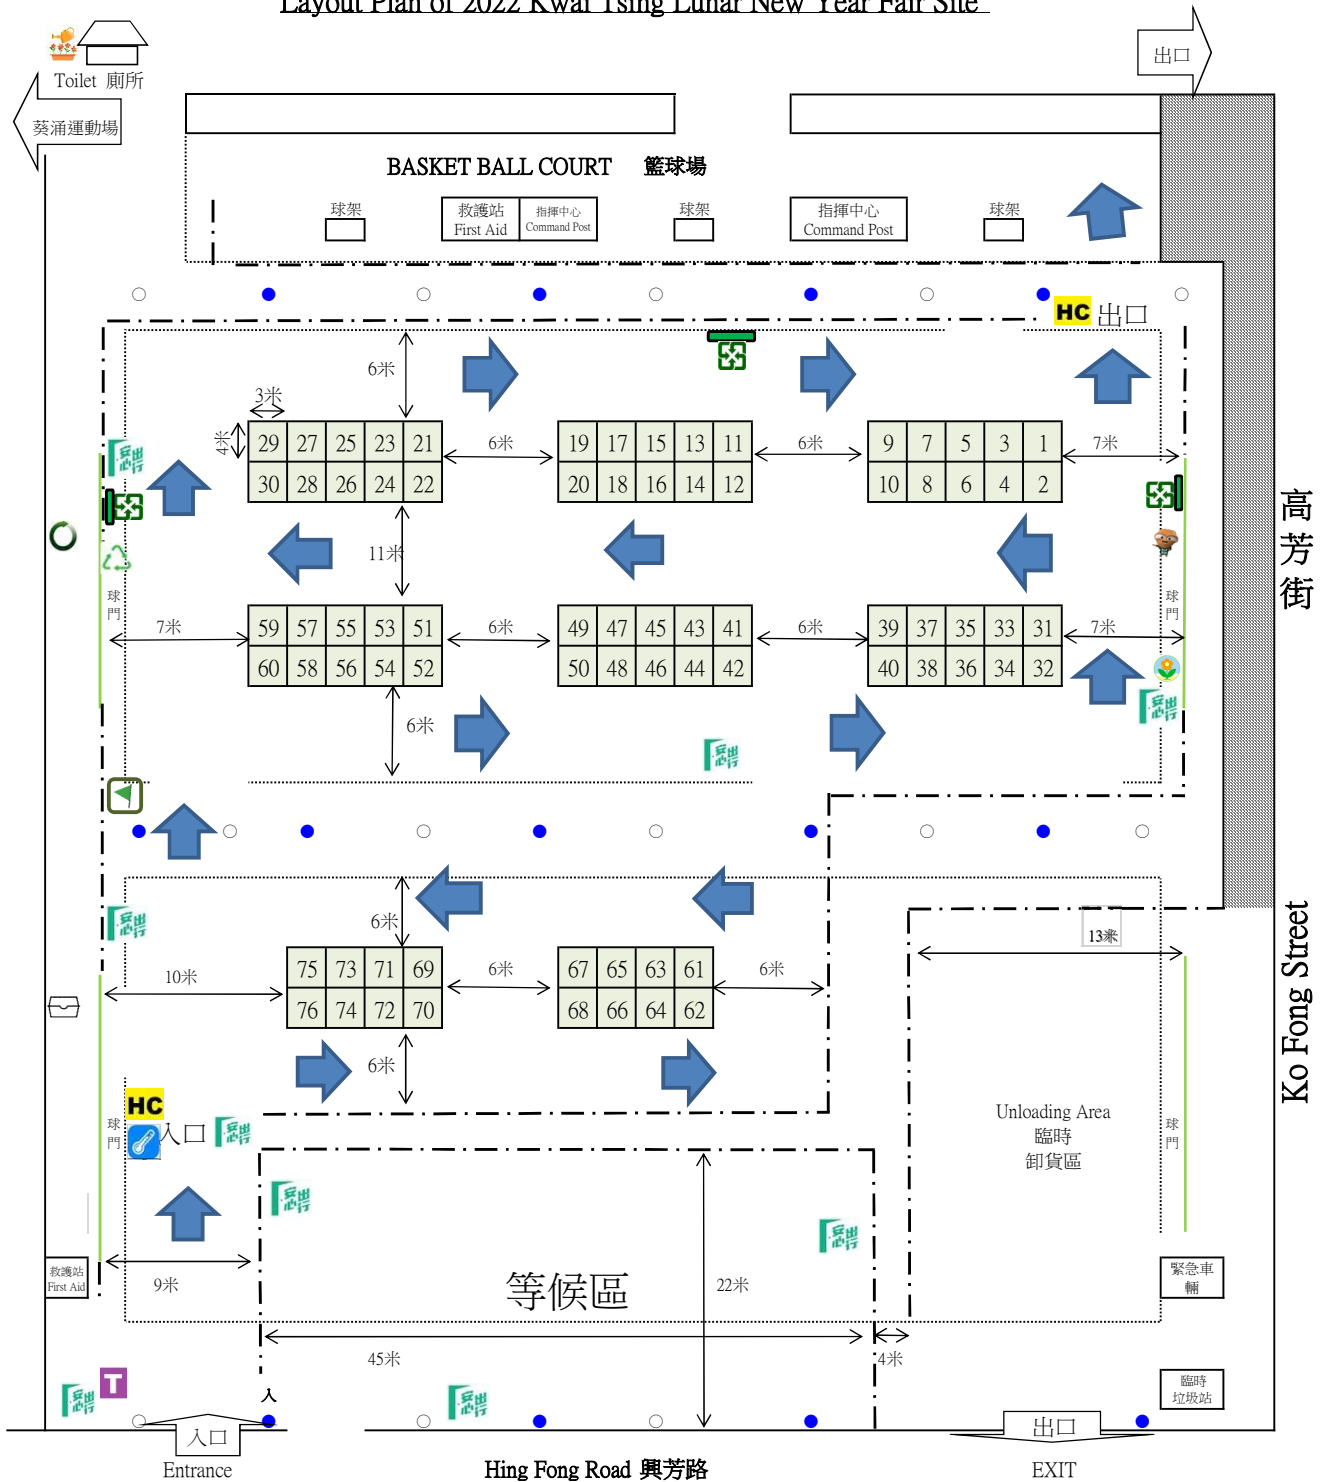

2022年葵青區年宵市場(葵涌運動場)攤位分佈圖
Layout Plan of 2022 Kwai Tsing Lunar New Year Fair Site

圖例 (不依比例)

| | |
|--|--|
| | 濕貨攤位76個 1號-76號 (4米 X 3米) |
| | 木卡板/發泡膠收集處 Wooden Pallets/Polyfoam Collection Point |
| | 三色回收桶 Set(s) of Recyclables Collection Bins |
| | 回收站橫額 Banner for Recycling Point |
| | 鐵籠 (紙皮回收) Metal Cage (Cardboard Collection) |
| | 乾淨回收器 Clean Recycling Device |
| | 水站 (淋花) Water Point (Irrigation) |
| | 資源共享區 Resources Sharing Corner |
| | 樹槽 Tree pit / 燈柱 Lamp Post |
| | 鐵圍欄杆 Mill Barriers |
| | 安心出行二維碼 QR Code |
| | 人流統計 head count device |
| | 溫度探測 Body Temperature Screening |

| | |
|--|--|
| | Direction of flow |
| | 綠色團體宣傳攤位 Promotional Booth for Green Group |
| | 賣剩花卉收集處 (年宵後) Leflower Plants Collection Point (After fair) |
| | 取票機 Ticket Kiosk |