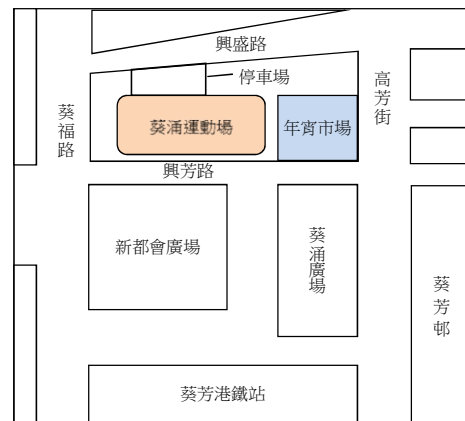

2022年葵青區年宵市場(葵涌運動場)攤位分佈圖
Layout Plan of 2022 Kwai Tsing Lunar New Year Fair Site

圖例 (不依比例)

| | |
|--|--|
| | 濕貨攤位76個 1號-76號 (4米 X 3米) |
| | 木卡板/發泡膠收集處 Wooden Pallets/Polyfoam Collection Point |
| | 三色回收桶 Set(s) of Recyclables Collection Bins |
| | 回收站橫額 Banner for Recycling Point |
| | 鐵籠 (紙皮回收) Metal Cage (Cardboard Collection) |
| | 乾淨回收器 Clean Recycling Device |
| | 水站 (淋花) Water Point (Irrigation) |
| | 資源共享區 Resources Sharing Corner |
| | 樹槽 Tree pit / 燈柱 Lamp Post |
| | 鐵圍欄杆 Mill Barriers |
| | 安心出行二維碼 QR Code |
| | 人流統計 head count device |
| | 溫度探測 Body Temperature Screening |

| | |
|--|--|
| | Direction of flow |
| | 綠色團體宣傳攤位 Promotional Booth for Green Group |
| | 賣剩花卉收集處 (年宵後) Leflower Plants Collection Point (After fair) |
| | 取票機 Ticket Kiosk |