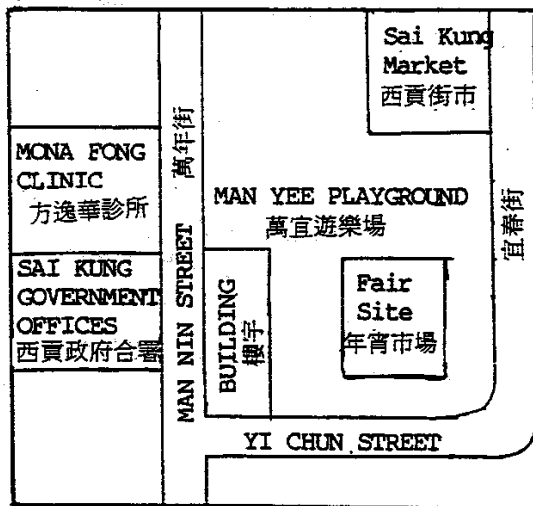

Layout Plan of 2020 Sai Kung Man Yee Playground Lunar New Year Fair Site

2020年西貢萬宜遊樂場年宵市場攤位分佈圖

位置圖
Location Plan

年宵市場出入口
Entrances and Exits to Fair Site

This Fair is situated on an open basketball court, all sides of which are accessible by fair-goers.

本市場位於一個戶外籃球場，遊人可從各方進出市場。

- Promotional Booth for Green Group 綠色團體宣傳攤位
- Recyclables Collection Point 環保物料回收點
- Metal Cage (Cardboard Collection) 鐵籠 (紙皮回收)
- Wooden Pallets/ Polyfoam Collection Point 木卡板/發泡膠收集處
- Wilted Plants Collection Point (including Peach Blossom Trees) 凋謝花卉收集處 (包括桃花)