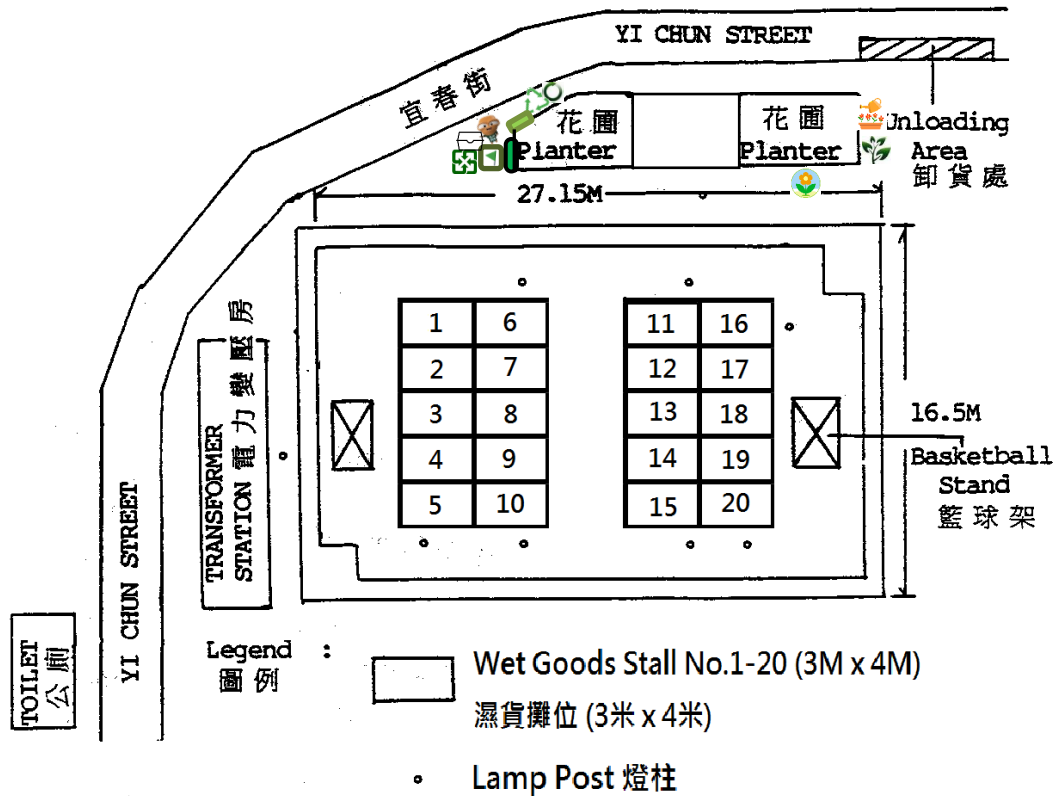

Layout Plan of 2020 Sai Kung Man Yee Playground Lunar New Year Fair Site

2020年西貢萬宜遊樂場年宵市場攤位分佈圖

位置圖
Location Plan

年宵市場出入口
Entrances and Exits to Fair Site

This Fair is situated on an open basketball court, all sides of which are accessible by fair-goers.

本市場位於一個戶外籃球場，遊人可從各方進出市場。

- Promotional Booth for Green Group 綠色團體宣傳攤位
- Recyclables Collection Point 環保物料回收點
- Metal Cage (Cardboard Collection) 鐵籠 (紙皮回收)
- Wooden Pallets/ Polyfoam Collection Point 木卡板/發泡膠收集處
- Wilted Plants Collection Point (including Peach Blossom Trees) 凋謝花卉收集處 (包括桃花)

- Banner for Recycling Point 回收站橫額
- Banner for Green Group 綠色團體橫額
- Clean Recycling Device 乾淨回收器
- Water Point (Irrigation) 水站 (淋花)
- Resources Sharing Corner(After Fair) 資源共享區(年宵後)
- Leftover Plants Collection point (After Fair) 賣剩花卉收集處 (年宵後)