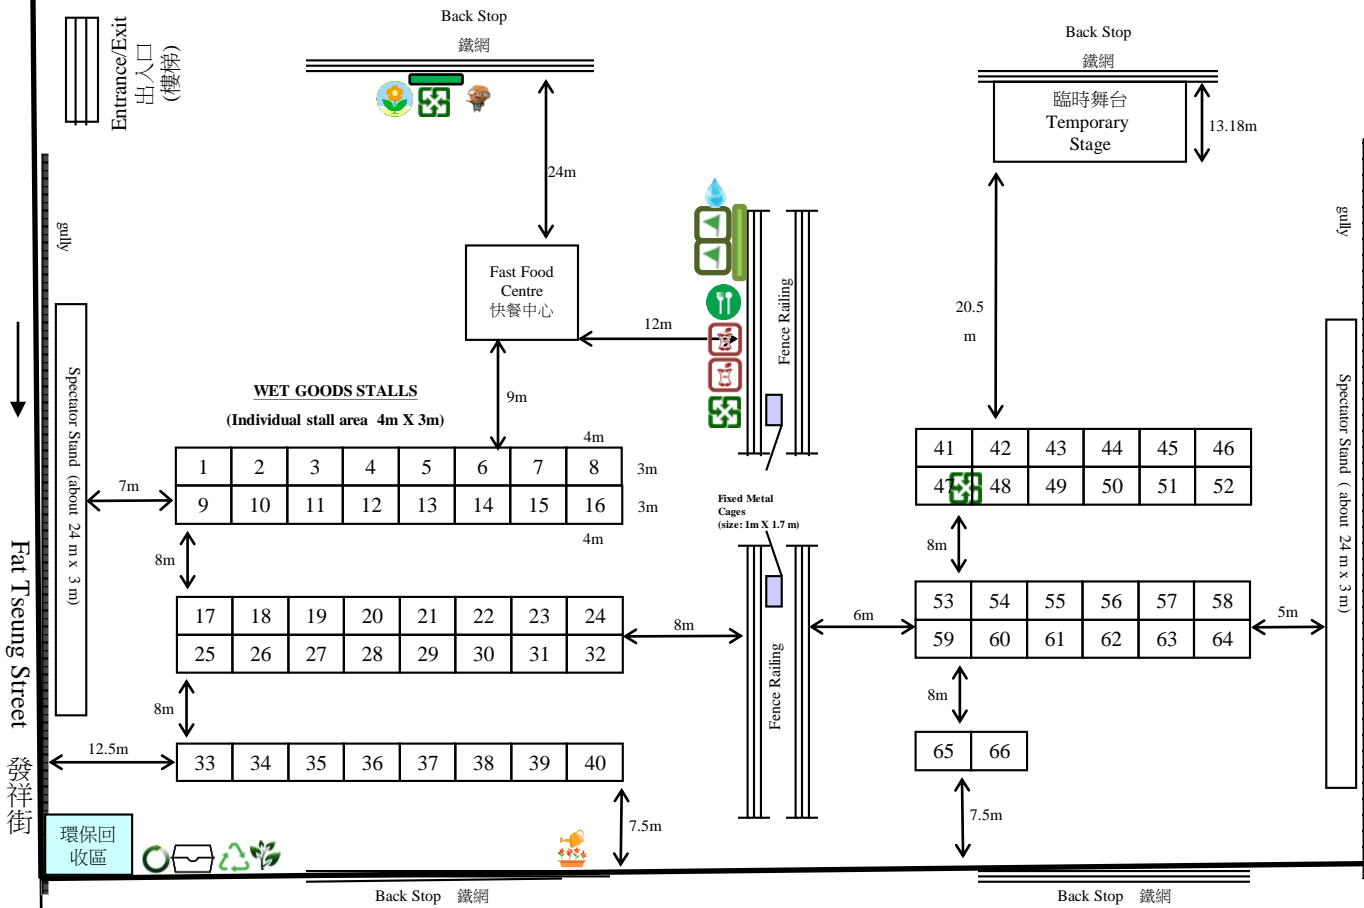

# 2020年長沙灣遊樂場年宵市場

## 2020 Cheung Sha Wan Playground Lunar New Year Fair

Cheung Sha Wan Road 長沙灣道

Cheung Sha Wan Road 長沙灣道

Cheung Sha Wan Estate 長沙灣邨

Not to scale  
不依比例

- Promotional Booth for Green Group 綠色團體宣傳攤位
- Wilted Plants Collection Point (including Peach Blossom Trees) 凋謝花卉收集處(包括桃花)
- Tableware Lending Service Point 餐具借用服務點
- Resources Sharing Corner (After fair) 資源共享區(年宵後)
- Metal Cage (Cardboard Collection) 鐵籠(紙皮回收)
- Food Waste Collection Bin 廚餘回收桶
- Wilted Plants Collection Point (including Peach Blossom Trees) 凋謝花卉收集處(包括桃花)
- Water Point (Irrigation) 水站(淋花)
- Leftover Plants Collection Point (After fair) 賣剩花卉收集處(年宵後)
- Recyclables Collection Point 環保物料回收點
- Water Dispenser 飲水機
- Clean Recycling Device 乾淨回收器
- Wooden Pallets/ Polyfoam Collection Point 木卡板/發泡膠收集處
- Banner for Recycling Point 回收站橫額
- Green Group Promotional Booth 綠色團體橫額