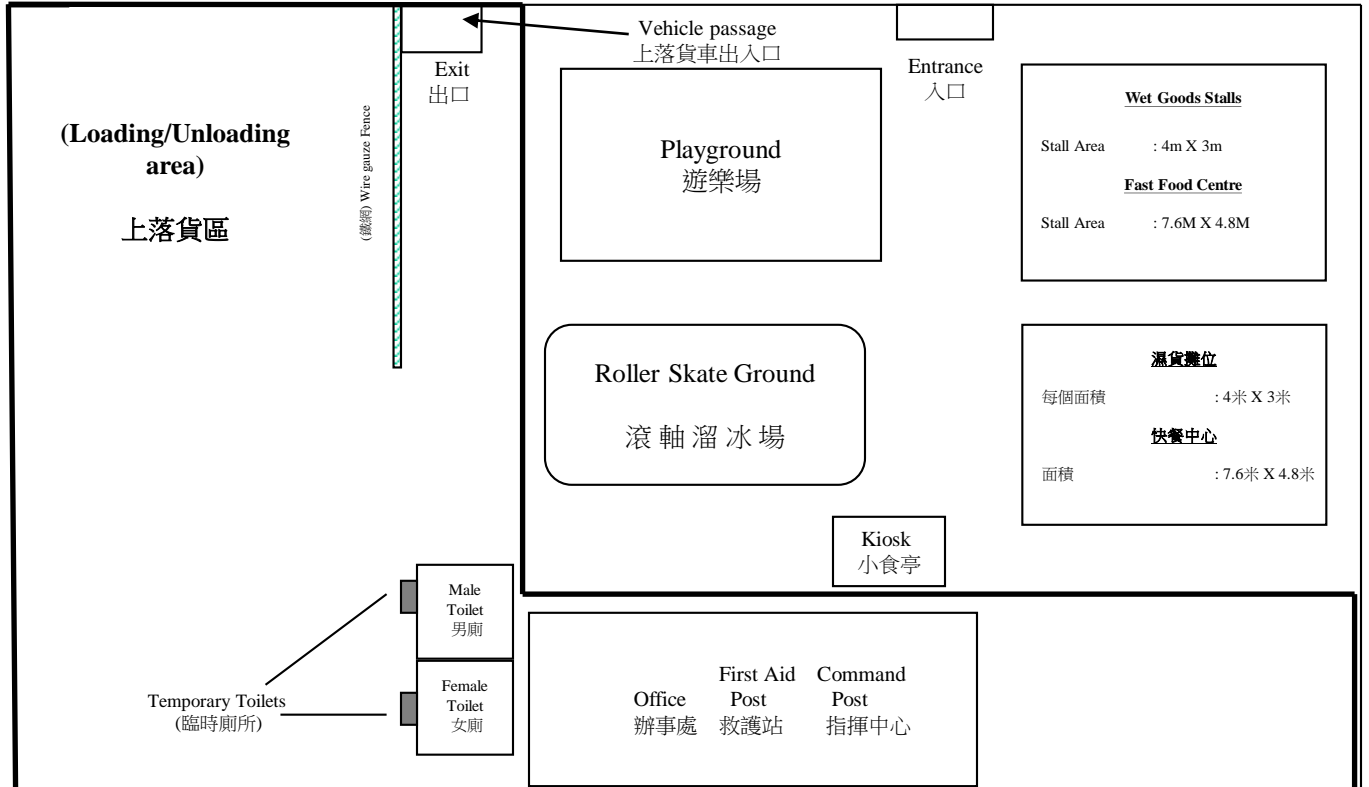

## 2020 Cheung Sha Wan Playground Lunar New Year Fair

Cheung Sha Wan Road 長沙灣道

Cheung Sha Wan Road 長沙灣道

Cheung Sha Wan Estate 長沙灣邨

Not to scale  
不依比例

- Promotional Booth for Green Group 綠色團體宣傳攤位
- Wilted Plants Collection Point (including Peach Blossom Trees) 凋謝花卉收集處(包括桃花)
- Tableware Lending Service Point 餐具借用服務點
- Resources Sharing Corner (After fair) 資源共享區(年宵後)
- Metal Cage (Cardboard Collection) 鐵籠(紙皮回收)
- Food Waste Collection Bin 廚餘回收桶
- Wilted Plants Collection Point (including Peach Blossom Trees) 凋謝花卉收集處(包括桃花)
- Water Point (Irrigation) 水站(淋花)
- Leftover Plants Collection Point (After fair) 賣剩花卉收集處(年宵後)
- Recyclables Collection Point 環保物料回收點
- Water Dispenser 飲水機
- Clean Recycling Device 乾淨回收器
- Wooden Pallets/ Polyfoam Collection Point 木卡板/發泡膠收集處
- Banner for Recycling Point 回收站橫額
- Green Group Promotional Booth 綠色團體橫額