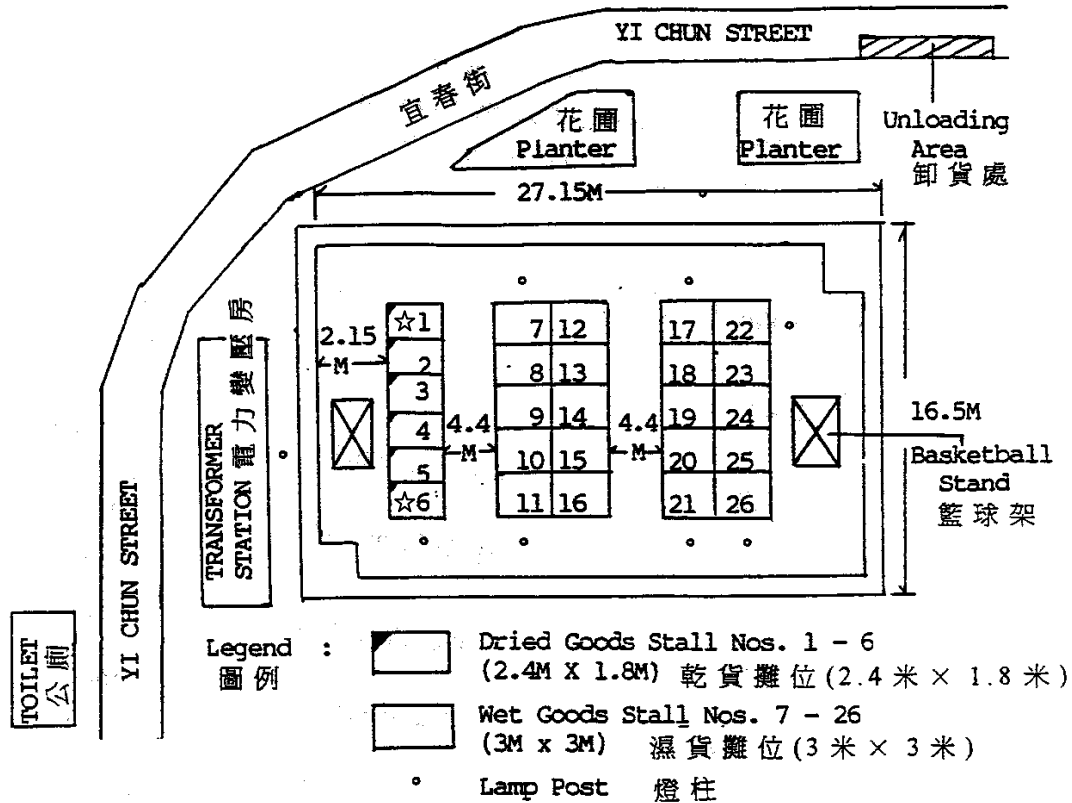

Layout Plan of 2018 Sai Kung Man Yee Playground Lunar New Year Fair Site

2018年西貢萬宜遊樂場年宵市場攤位分佈圖

- Legend :**
-  Dried Goods Stall Nos. 1 - 6 (2.4M X 1.8M) 乾貨攤位 (2.4米 × 1.8米)
 -  Wet Goods Stall Nos. 7 - 26 (3M x 3M) 濕貨攤位 (3米 × 3米)
 -  Lamp Post 燈柱

位置圖

Location Plan

☆ (可在指定攤內貯存及使用一氣瓶的氦氣；指定攤位為1及6號攤位)
 Only ONE helium cylinder is allowed to keep/store or use at the specified stalls (i.e. Stall 1 & 6)

**年宵市場出入口
Entrances and Exits to Fair Site**

This Fair is situated on an open basketball court, all sides of which are accessible by fair-goers.

本市場位於一個戶外籃球場，遊人可從各方進出市場。