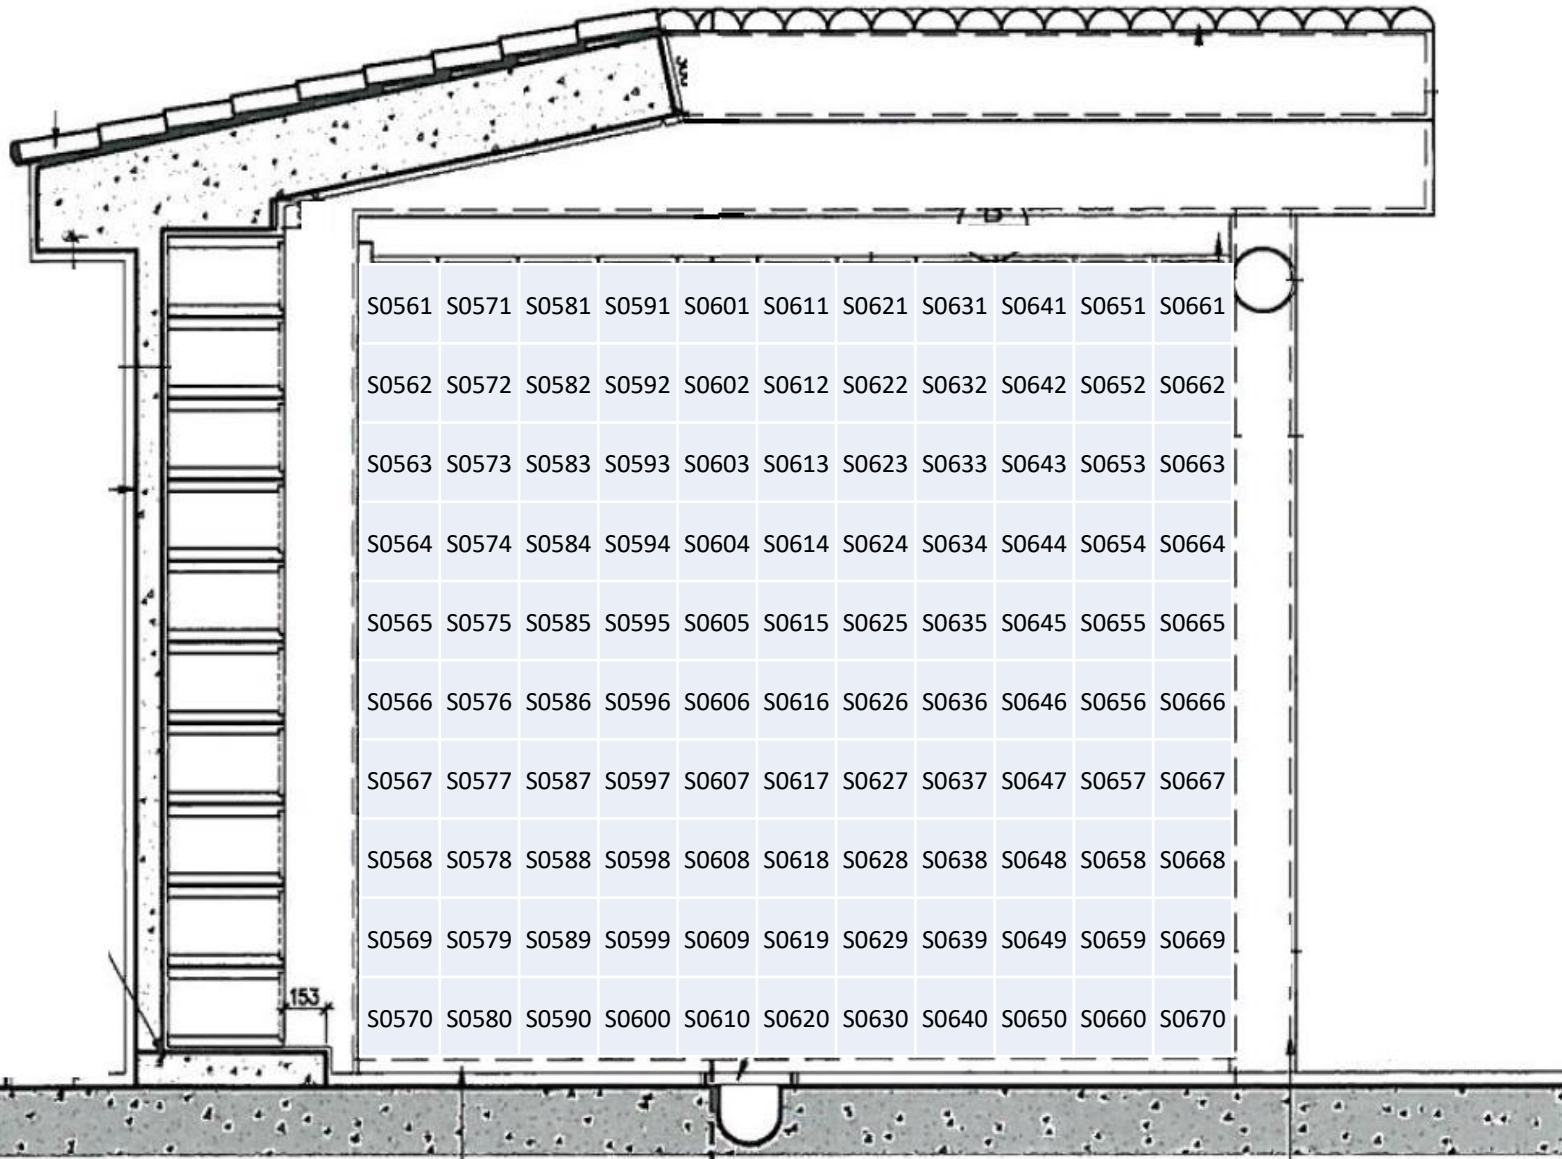

Location Plan of New Niches at Cheung Chau Columbarium (Phase IV)

Location of
Cheung Chau
Columbarium
(Phase IV)

New Niches at Cheung Chau Columbarium (Phase IV) S0001 – S0110

Location of Columbarium block: ■

New Niches at Cheung Chau Columbarium (Phase IV) S0111 – S0330

New Niches at Cheung Chau Columbarium (Phase IV) S0331 – S0560

New Niches at Cheung Chau Columbarium (Phase IV) S0561 – S0670

Location of Columbarium block: ■