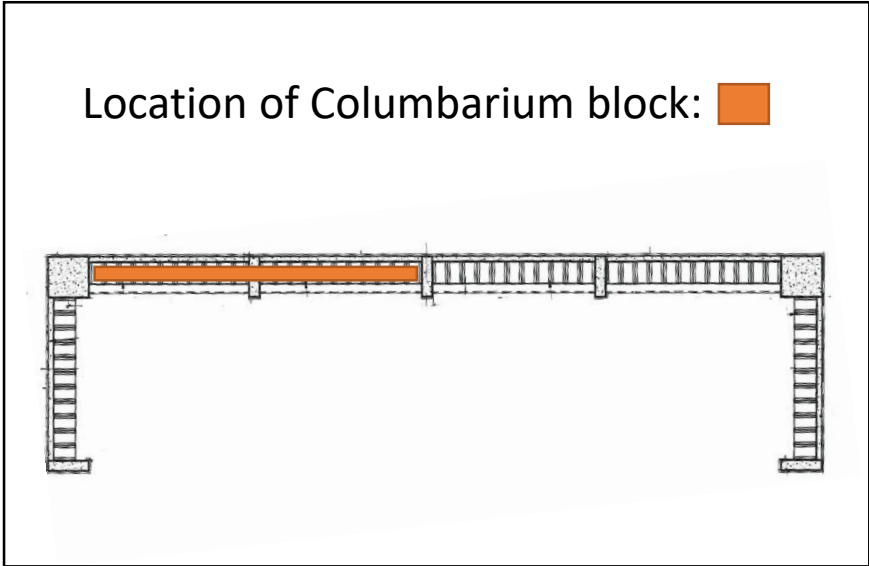

Location Plan of New Niches at Cheung Chau Columbarium (Phase IV)

Location of
Cheung Chau
Columbarium
(Phase IV)

New Niches at Cheung Chau Columbarium (Phase IV) S0001 – S0110

Location of Columbarium block: ■

New Niches at Cheung Chau Columbarium (Phase IV) S0111 – S0330

New Niches at Cheung Chau Columbarium (Phase IV) S0331 – S0560

New Niches at Cheung Chau Columbarium (Phase IV) S0561 – S0670

Location of Columbarium block: ■