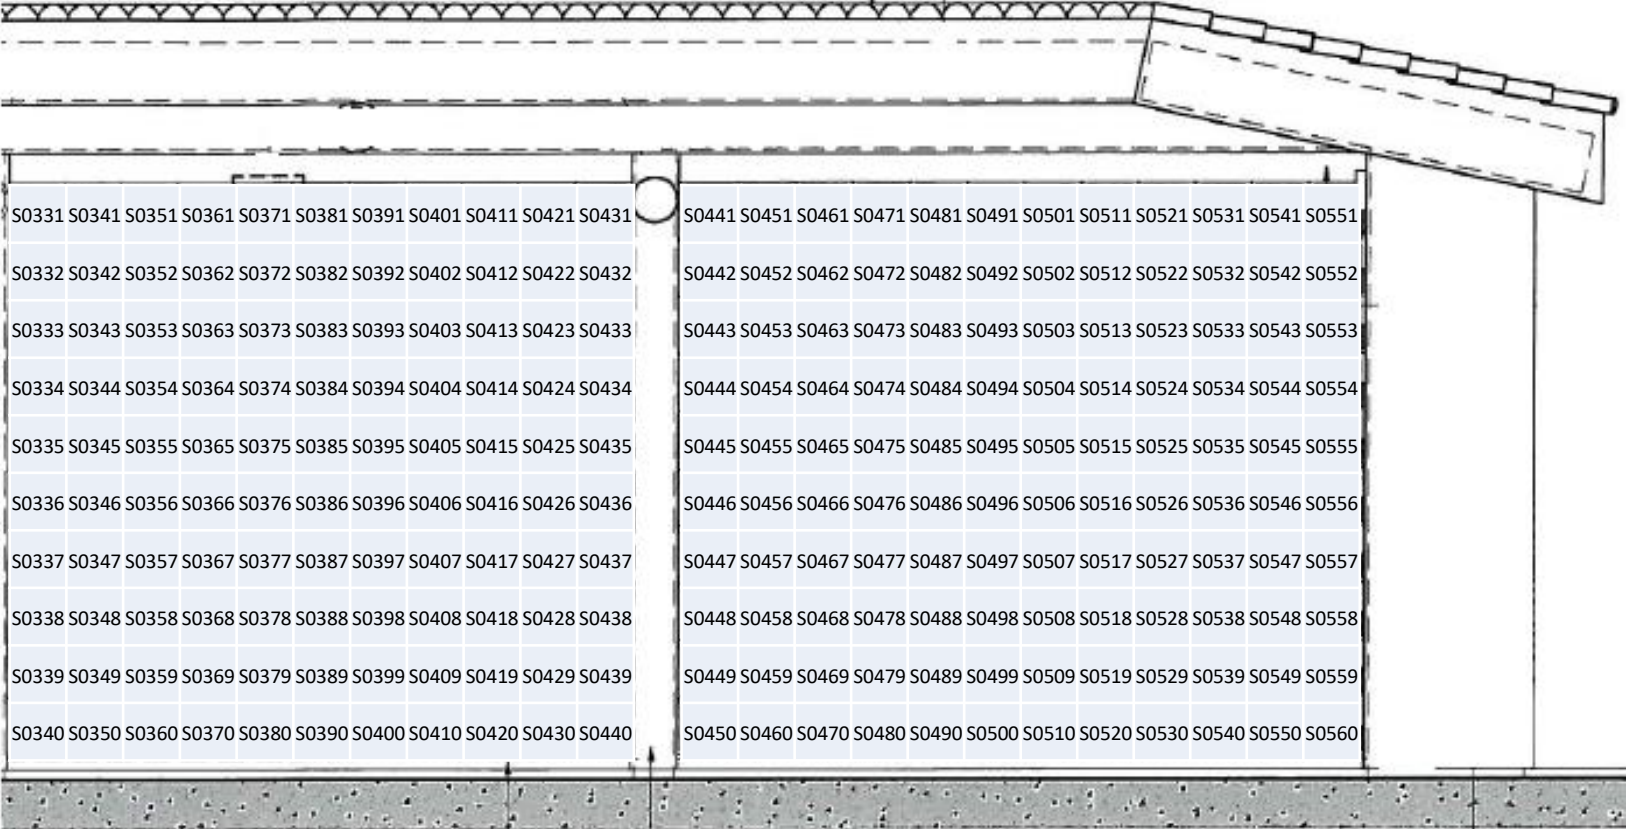

Location Plan of New Niches at Cheung Chau Columbarium (Phase IV)

Location of
Cheung Chau
Columbarium
(Phase IV)

New Niches at Cheung Chau Columbarium (Phase IV) S0001 – S0110

Location of Columbarium block: ■

New Niches at Cheung Chau Columbarium (Phase IV) S0111 – S0330

New Niches at Cheung Chau Columbarium (Phase IV) S0331 – S0560

New Niches at Cheung Chau Columbarium (Phase IV) S0561 – S0670

Location of Columbarium block: ■