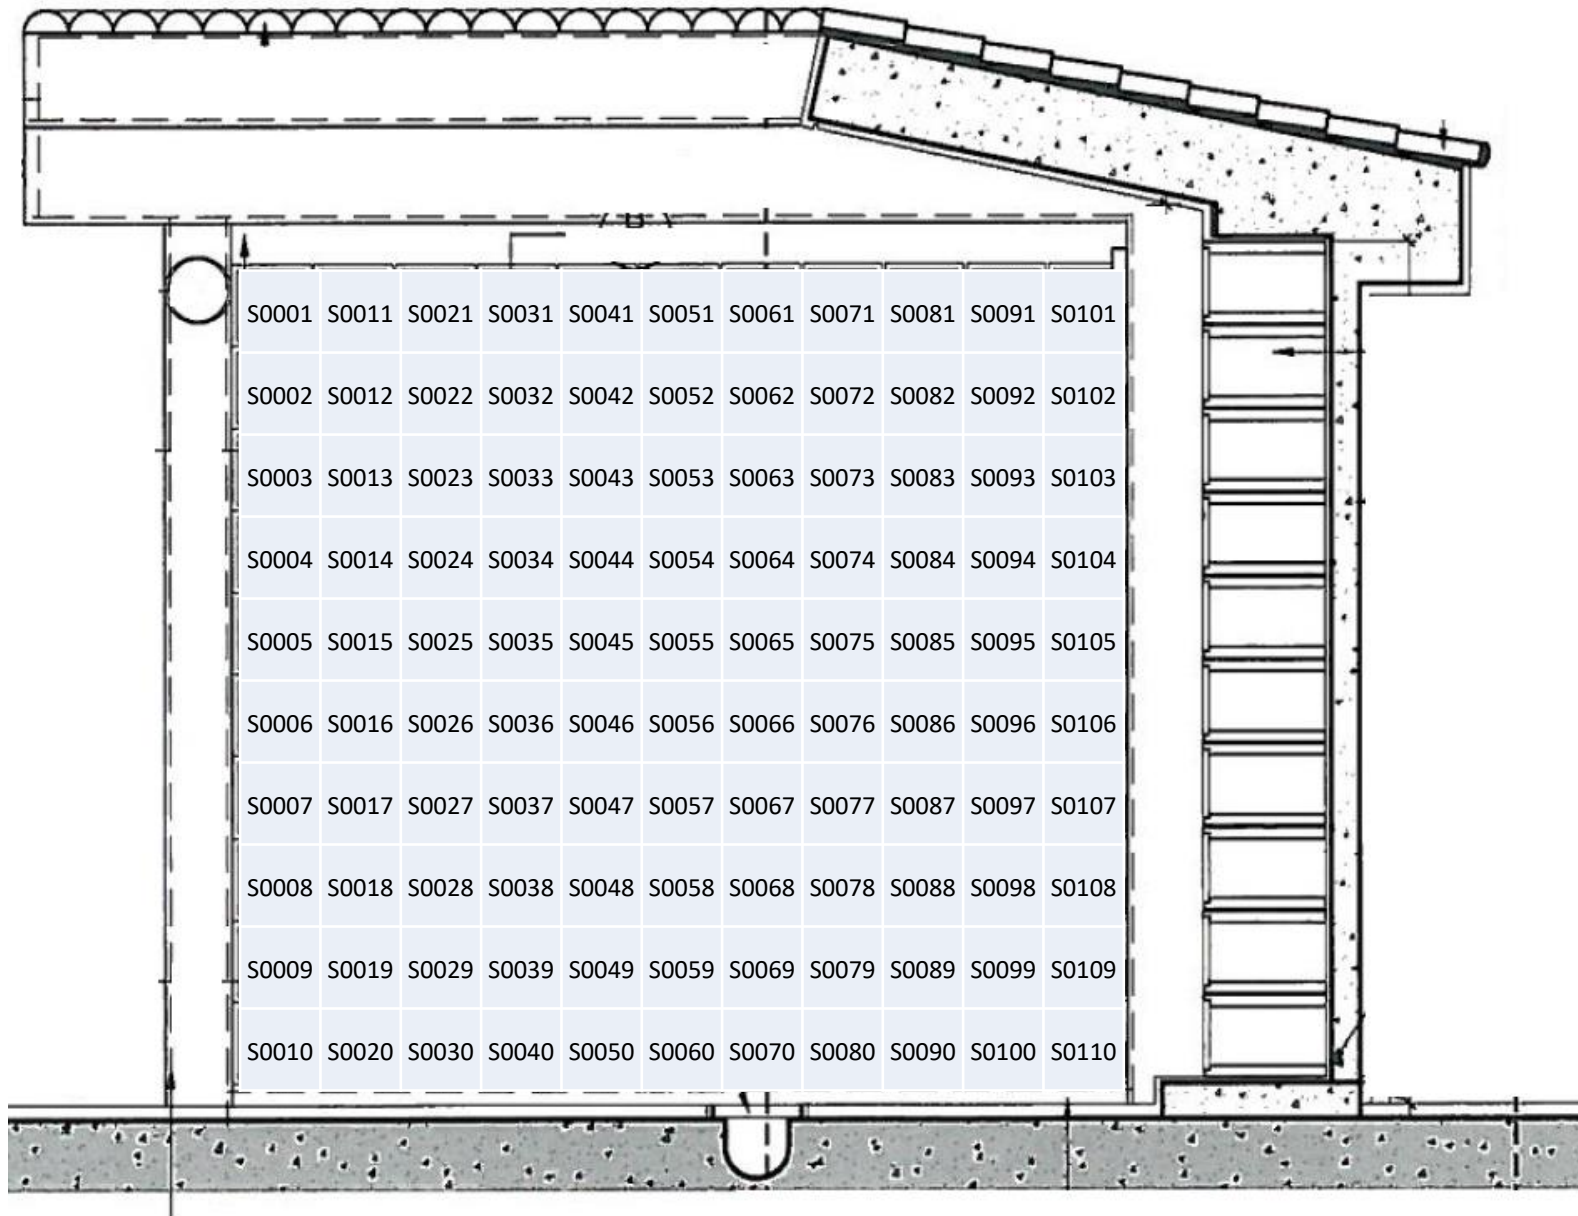

Location Plan of New Niches at Cheung Chau Columbarium (Phase IV)

Location of
Cheung Chau
Columbarium
(Phase IV)

New Niches at Cheung Chau Columbarium (Phase IV) S0001 – S0110

Location of Columbarium block: ■

New Niches at Cheung Chau Columbarium (Phase IV) S0111 – S0330

New Niches at Cheung Chau Columbarium (Phase IV) S0331 – S0560

New Niches at Cheung Chau Columbarium (Phase IV) S0561 – S0670

Location of Columbarium block: ■