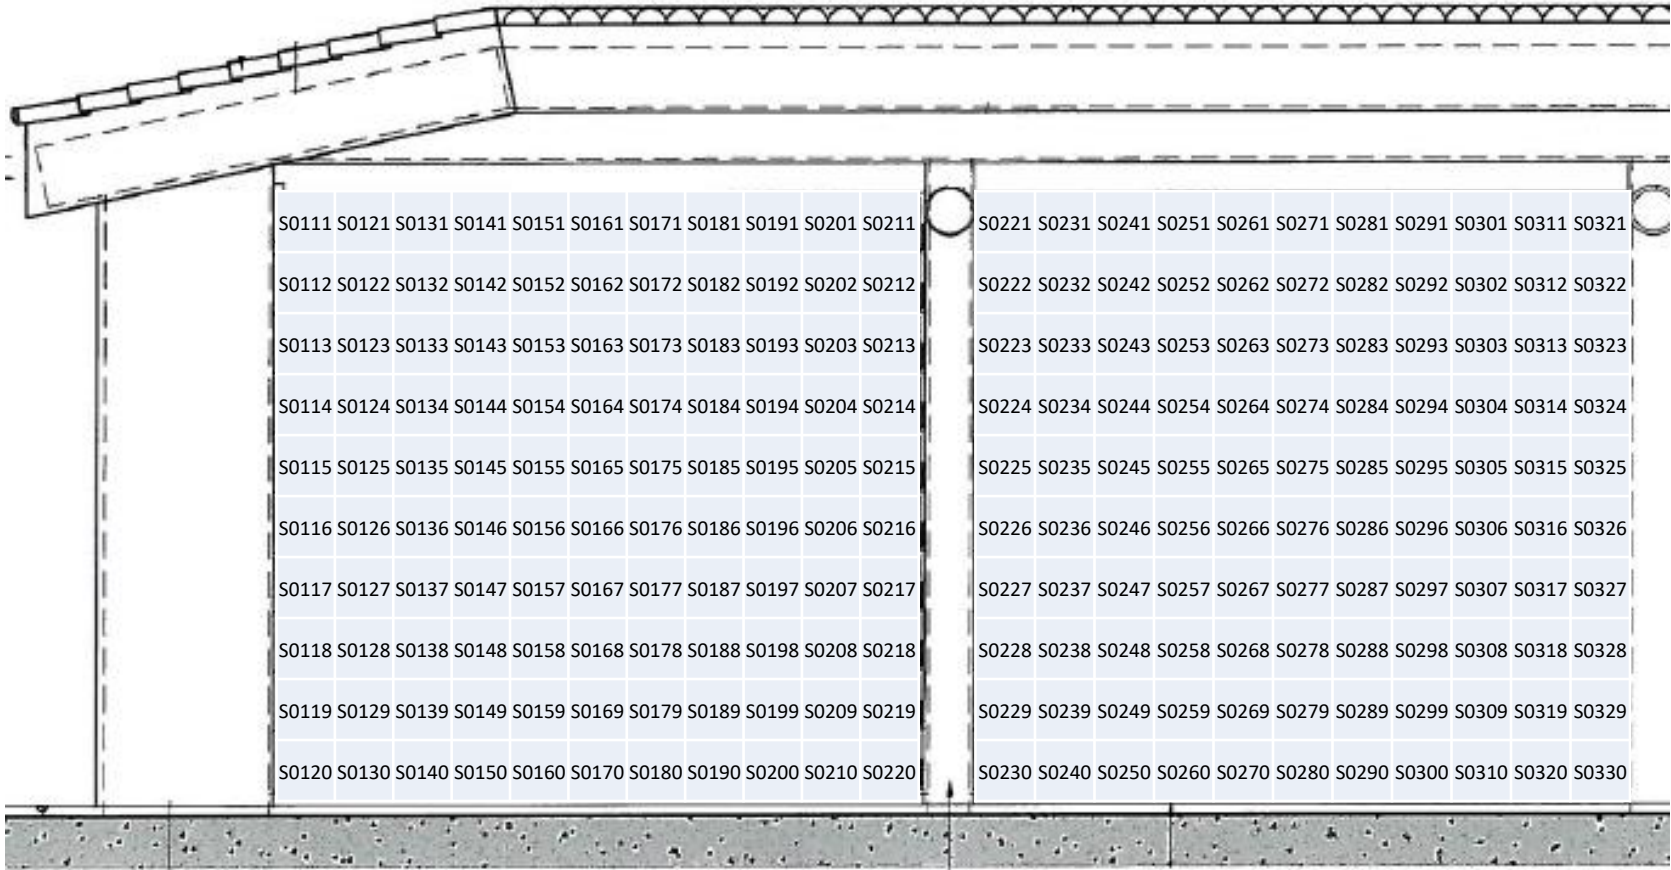

Location Plan of New Niches at Cheung Chau Columbarium (Phase IV)

Location of
Cheung Chau
Columbarium
(Phase IV)

New Niches at Cheung Chau Columbarium (Phase IV) S0001 – S0110

Location of Columbarium block: ■

New Niches at Cheung Chau Columbarium (Phase IV) S0111 – S0330

New Niches at Cheung Chau Columbarium (Phase IV) S0331 – S0560

New Niches at Cheung Chau Columbarium (Phase IV) S0561 – S0670

Location of Columbarium block: ■