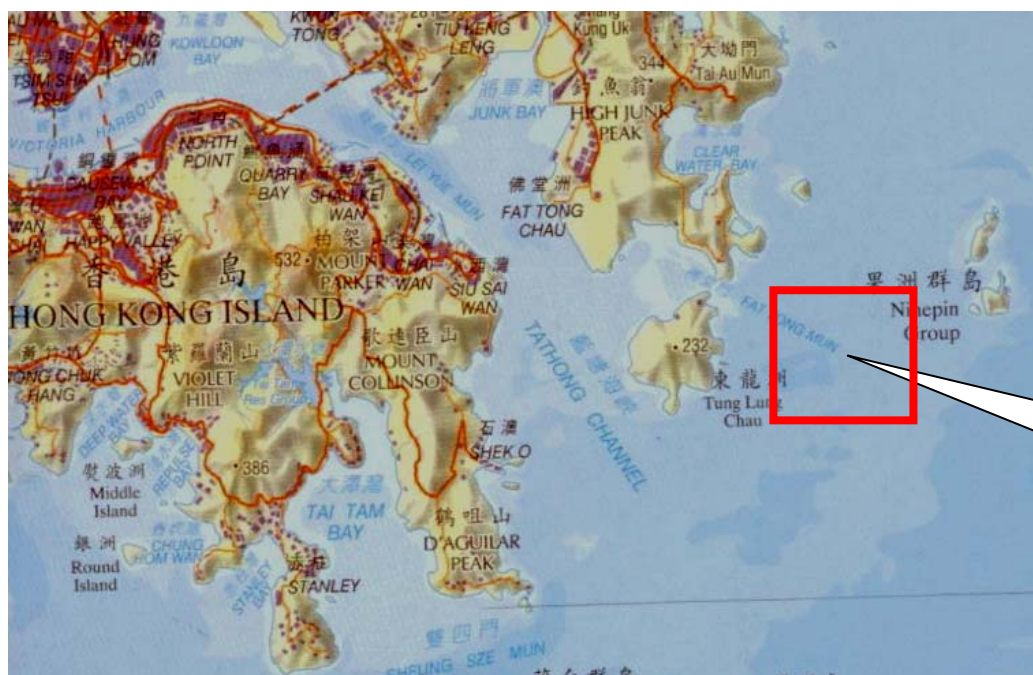

### Map showing the location of Ash Scattering

East of  
Tung Lung  
Chau