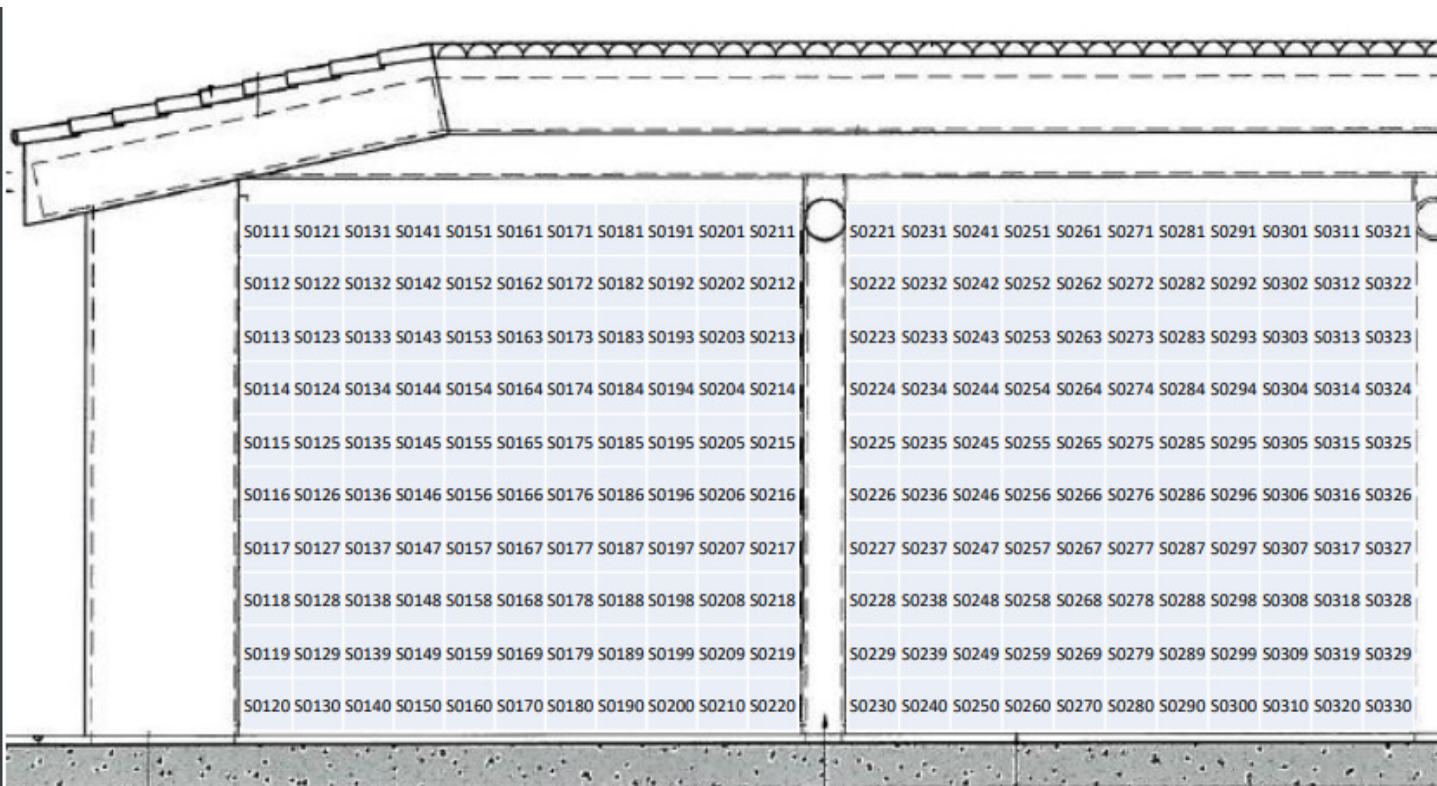

# Location Plan of New Niches at Cheung Chau Columbarium Phase IV (First Phase)

Location of Cheung Chau Columbarium Phase IV (First Phase)

# New Niches at Cheung Chau Columbarium Phase IV (First Phase) S0001 - S0110

# New Niches at Cheung Chau Columbarium Phase IV (First Phase) S0111 - S0330