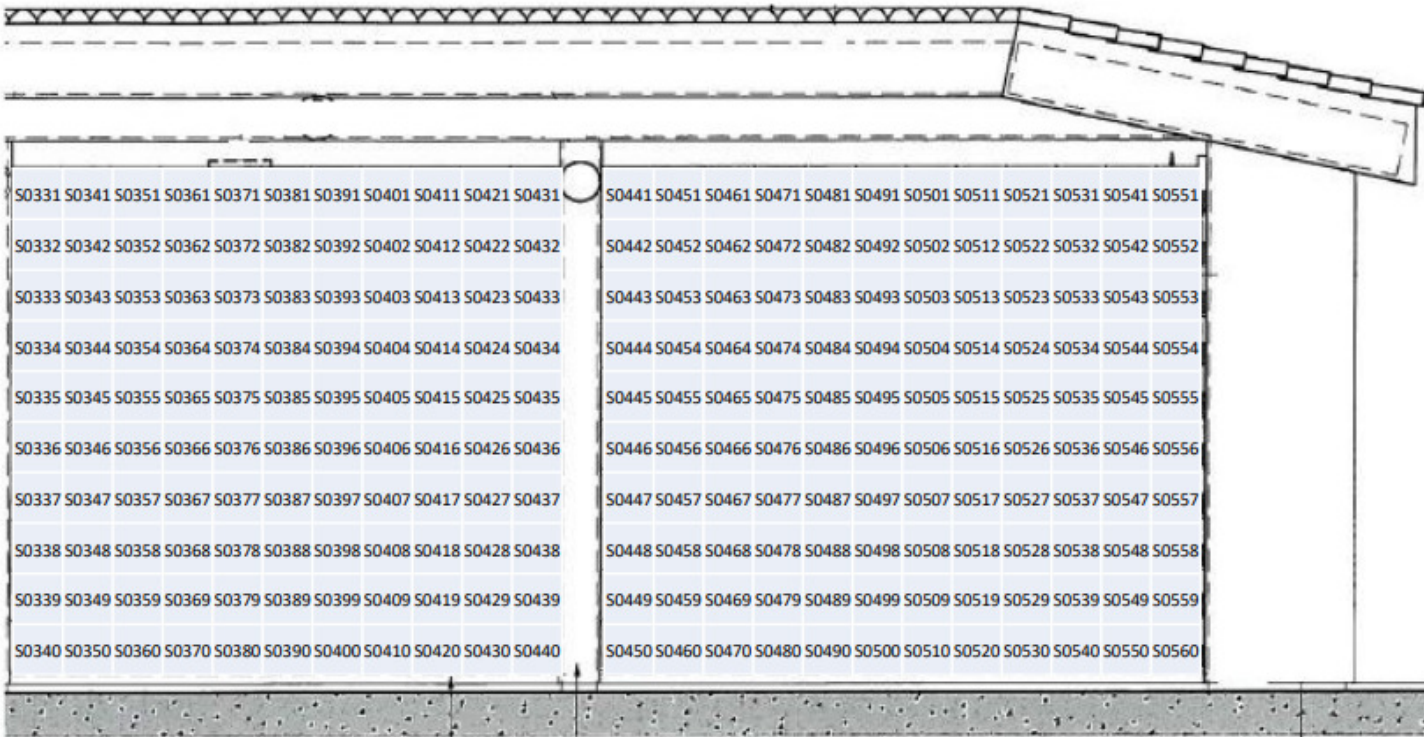

New Niches at Cheung Chau Columbarium Phase IV (First Phase) S0221 - S0560